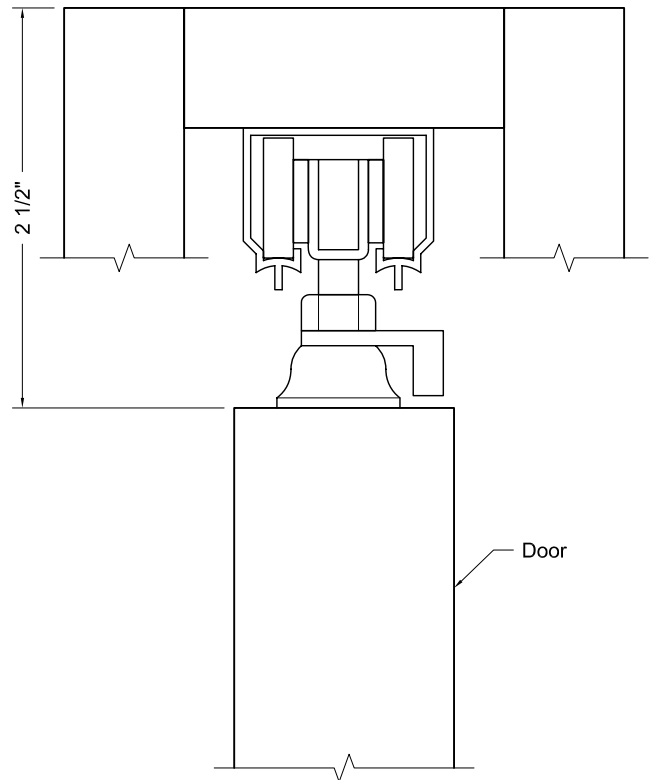

Pocket Door Framing Installation

Hafele Heavy-Duty Track
and
Johnson Pocket Door System

ITC Millwork, LLC

3603 Gribble Road, Stallings, NC 28104
Phone 704.821.1470 Fax 704.821.1473
info@itcmillwork.com www.itcmillwork.com

Hafele Heavy-Duty
Track

Johnson Pocket Door
System

The diagrams illustrated above apply only to ITC-supplied Pocket Door Hardware.