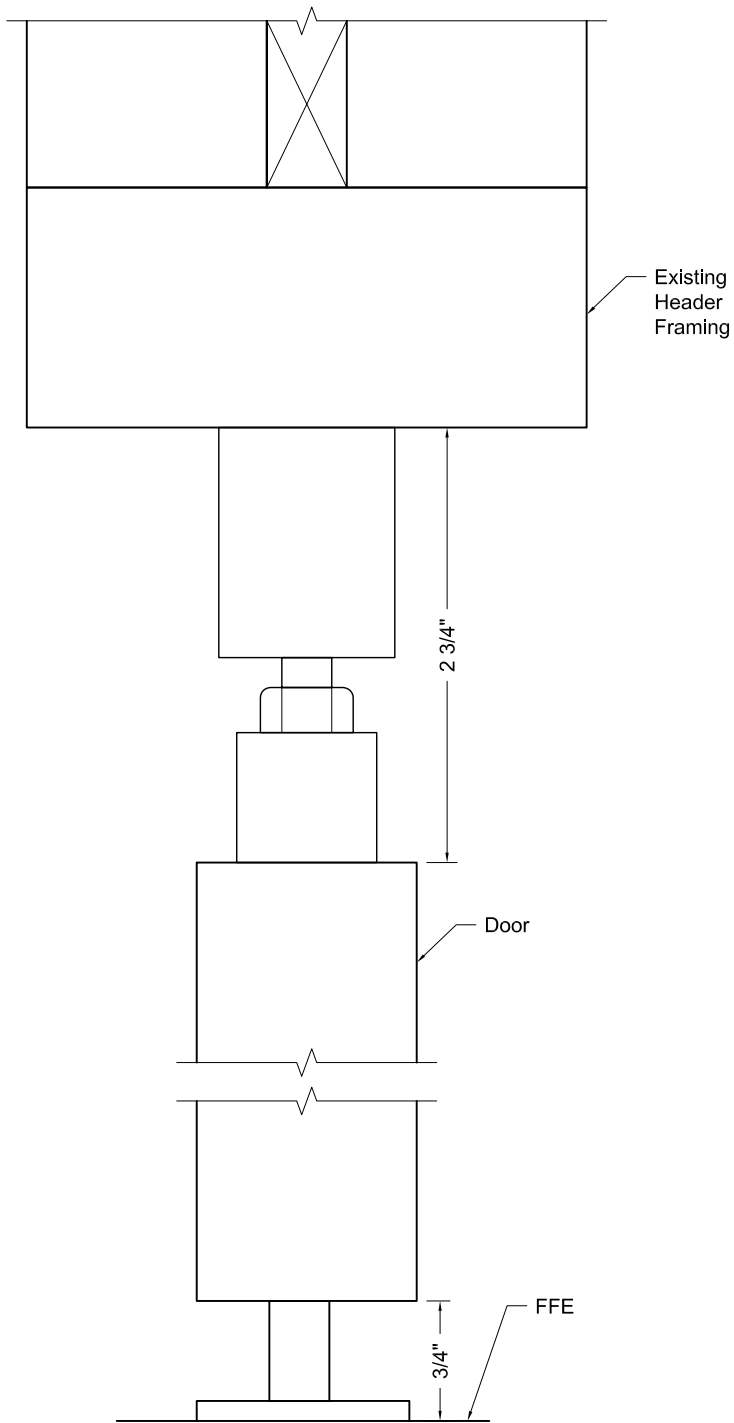

Pocket Door Framing Installation

Hafele Heavy-Duty Track
and
Johnson Pocket Door System

ITC Millwork, LLC

3603 Gribble Road, Stallings, NC 28104
Phone 704.821.1470 Fax 704.821.1473
info@itcmillwork.com www.itcmillwork.com

Hafele Heavy-Duty
Track

Johnson Pocket Door
System

The diagrams illustrated above apply only to ITC-supplied Pocket Door Hardware.